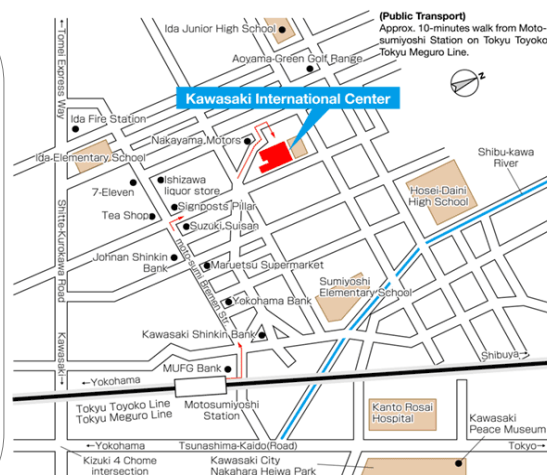

Enjoyable & Useful

Japanese Class

For Non-Japanese

★ Small Group Lessons (about 10 people)

★ There are events to learn about Japanese culture, local communities, disaster prevention and daily life orientation.

Morning Course (Every Tue. & Fri. 9:50~11:50)

I Apr. 14 Tue ~ Jun. 30 Tue (22 lessons) ¥12,100

II Sep. 8 Tue ~ Nov. 27 Fri (22 lessons) ¥12,100

²⁰²⁷
III Jan. 12 Tue ~ Mar. 12 Fri (17 lessons) ¥9,350

※Babysitting is available for the Morning Course. (1 year old and over. Free.)

Evening Course (Every Wed. 18:30~20:30) ※No babysitting

I Apr. 8 ~ Jul. 8 Wed (12 lessons) ¥6,600

II Sep. 2 ~ Dec. 16 Wed (15 lessons) ¥8,250

²⁰²⁶
III Jan. 13 ~ Mar. 10 Wed (9 lessons) ¥4,950

* All lessons are held face-to-face here in the center.

* The schedule may change.

- ★ You are requested to take a placement test if you can read *Hiragana* and *Katakana*. Your class is decided based on the test result.
- ★ Please pay for the course fee at the beginning of each term. It is NOT refundable when you are absent.
- ★ Textbook purchasing is required in addition to the lesson fee. Beginners will use "MARUGOTO" series published by the Japan Foundation. (between 2,090 yen and 3,080 yen per book)

Kawasaki International Association

TEL: 044-435-7000 FAX: 044-435-7010 E-mail: kiankawasaki@kian.or.jp